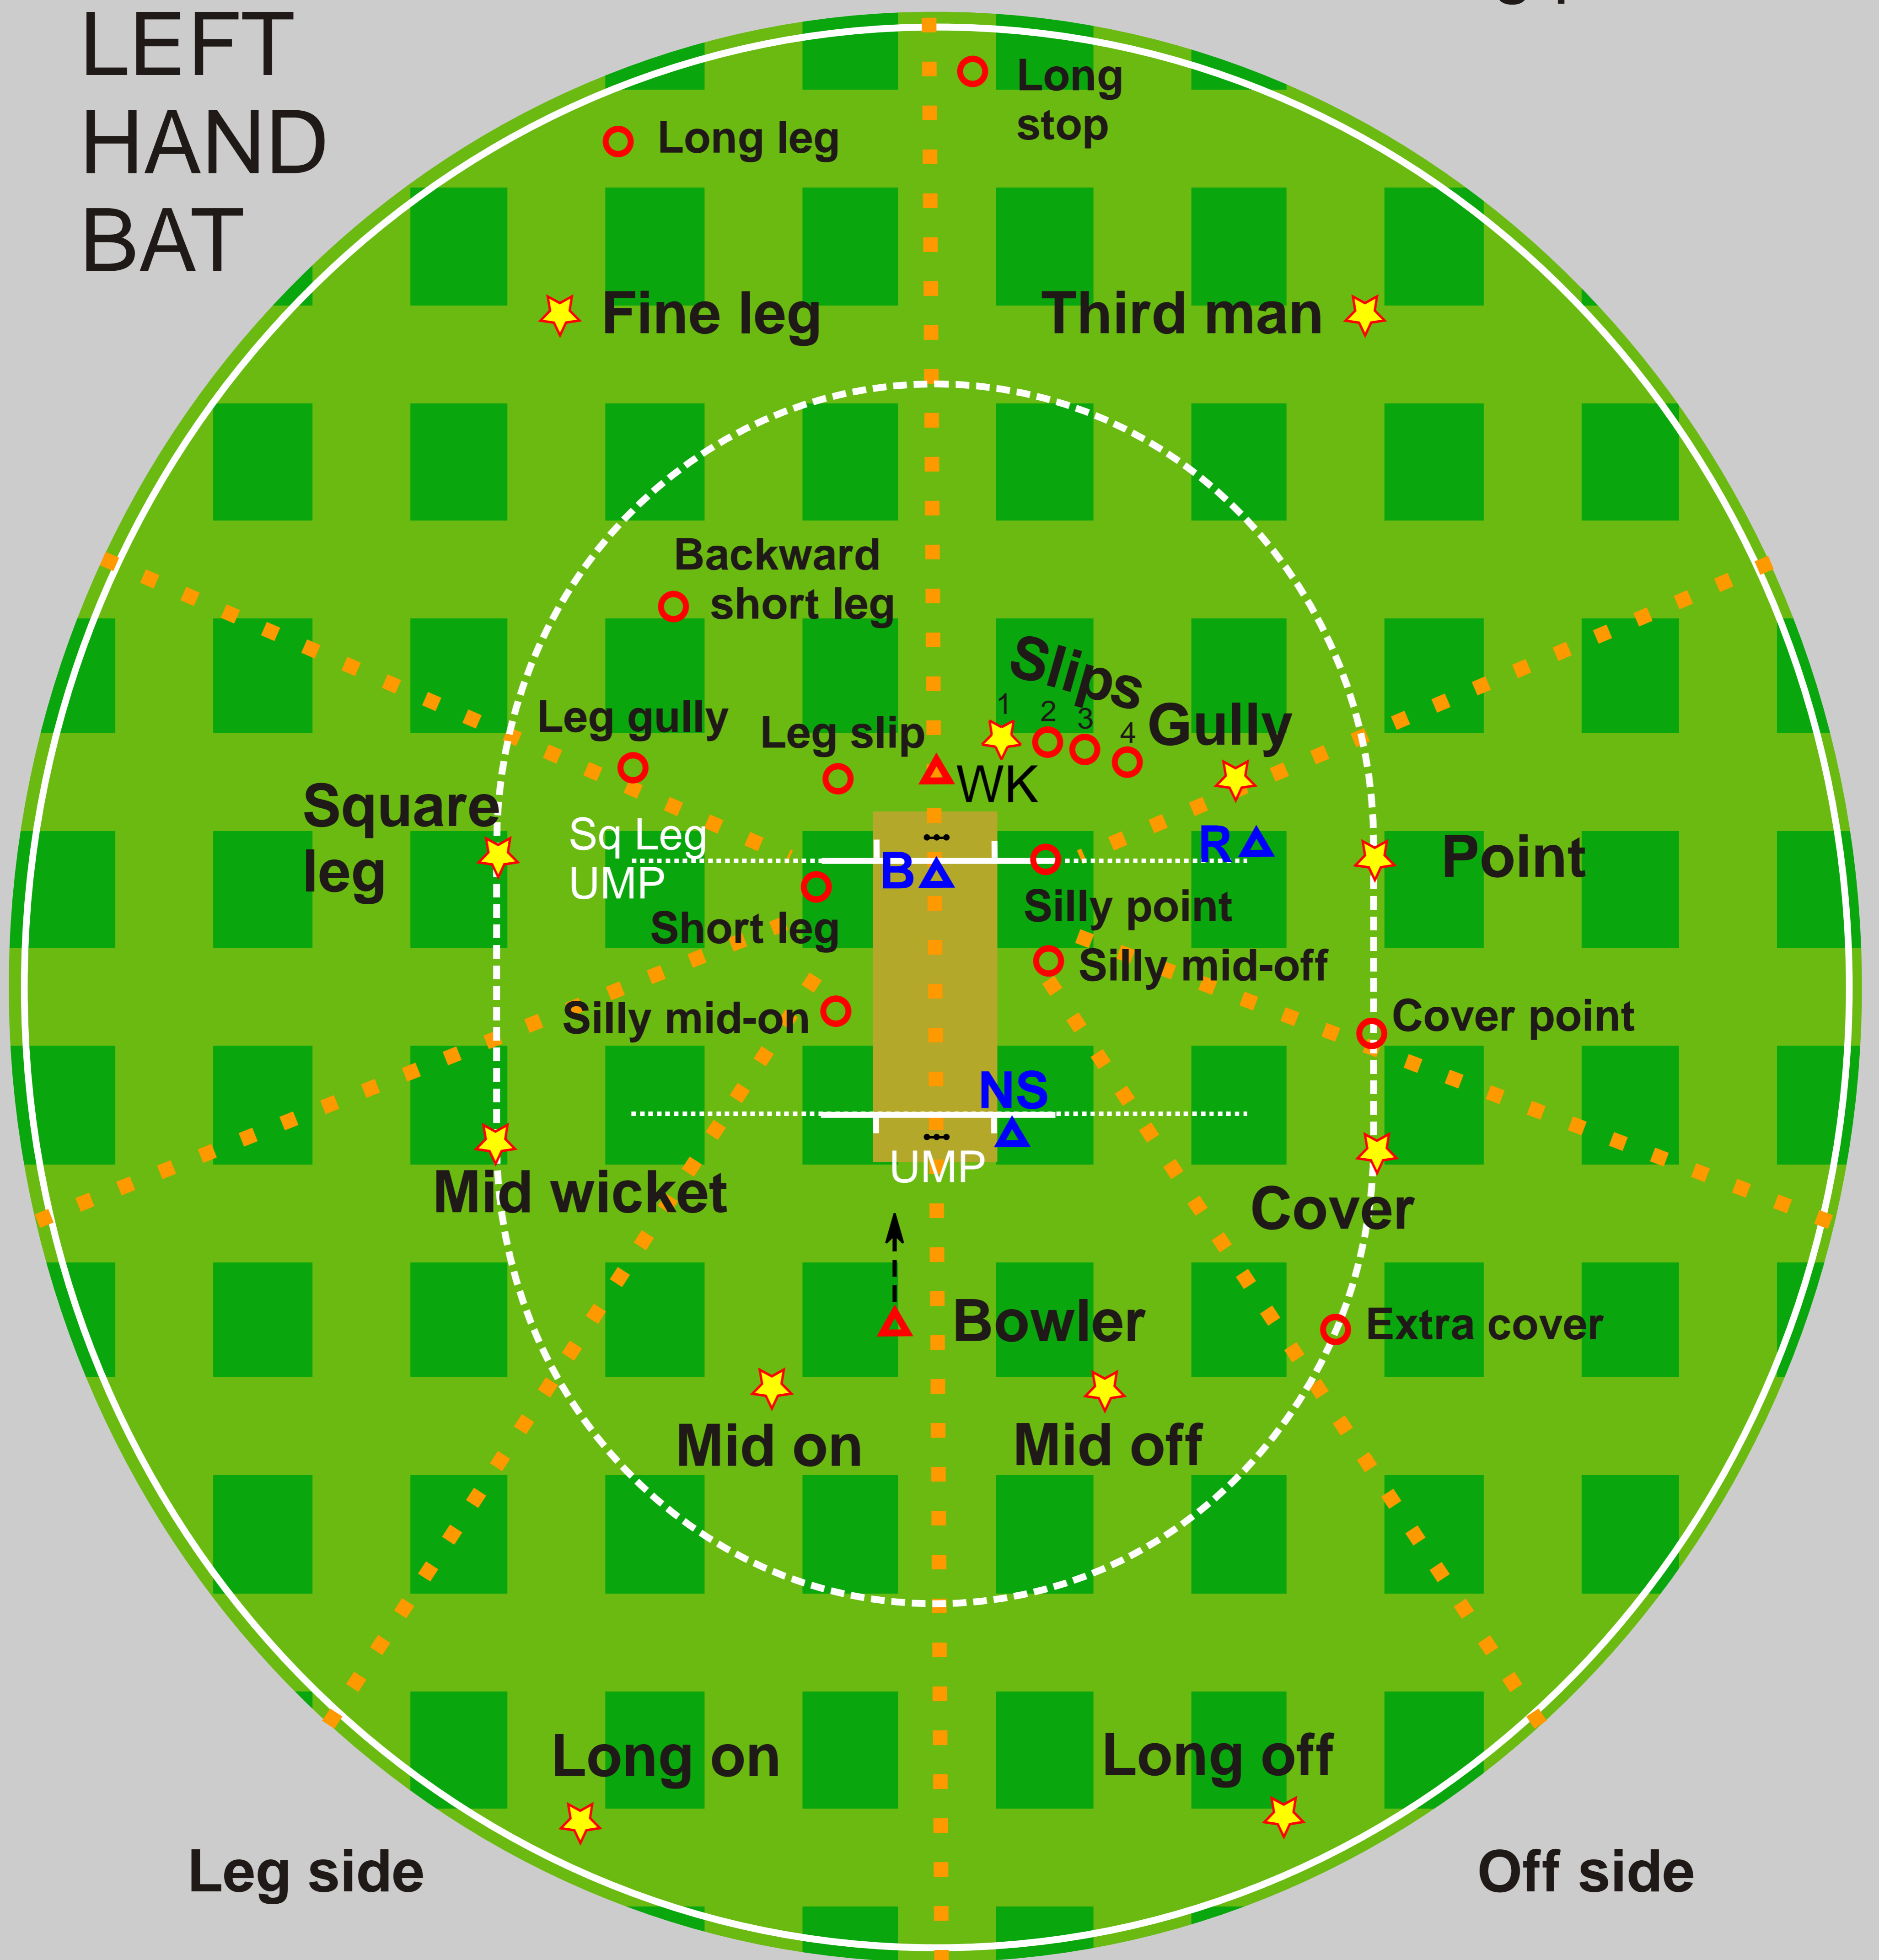

Cricket: Fielding positions

LEFT
HAND
BAT

LEGEND

- ▲ Bowler, Wicket keeper (WK)
- ★ Common field position in region
- Variation to common field positions
- UMP, Sq Leg UMP
- ▲ Batsmen : Strike (S), Non-strick (NS), Runner (R)
- — — — — Approximate field regions
- ○ ○ ○ ○ 30 yard circle
- ————— Playing field boundary

GLOSSARY

- Short : nearer the batsman
- Silly : very near the batsman
- Deep : further from the batsman
- Wide : further from the line of pitch
- Fine or straight : nearer line of pitch:
- Square : near in line of batting crease
- Backward : behind line of batting crease
- Forward : in front of line of batting crease