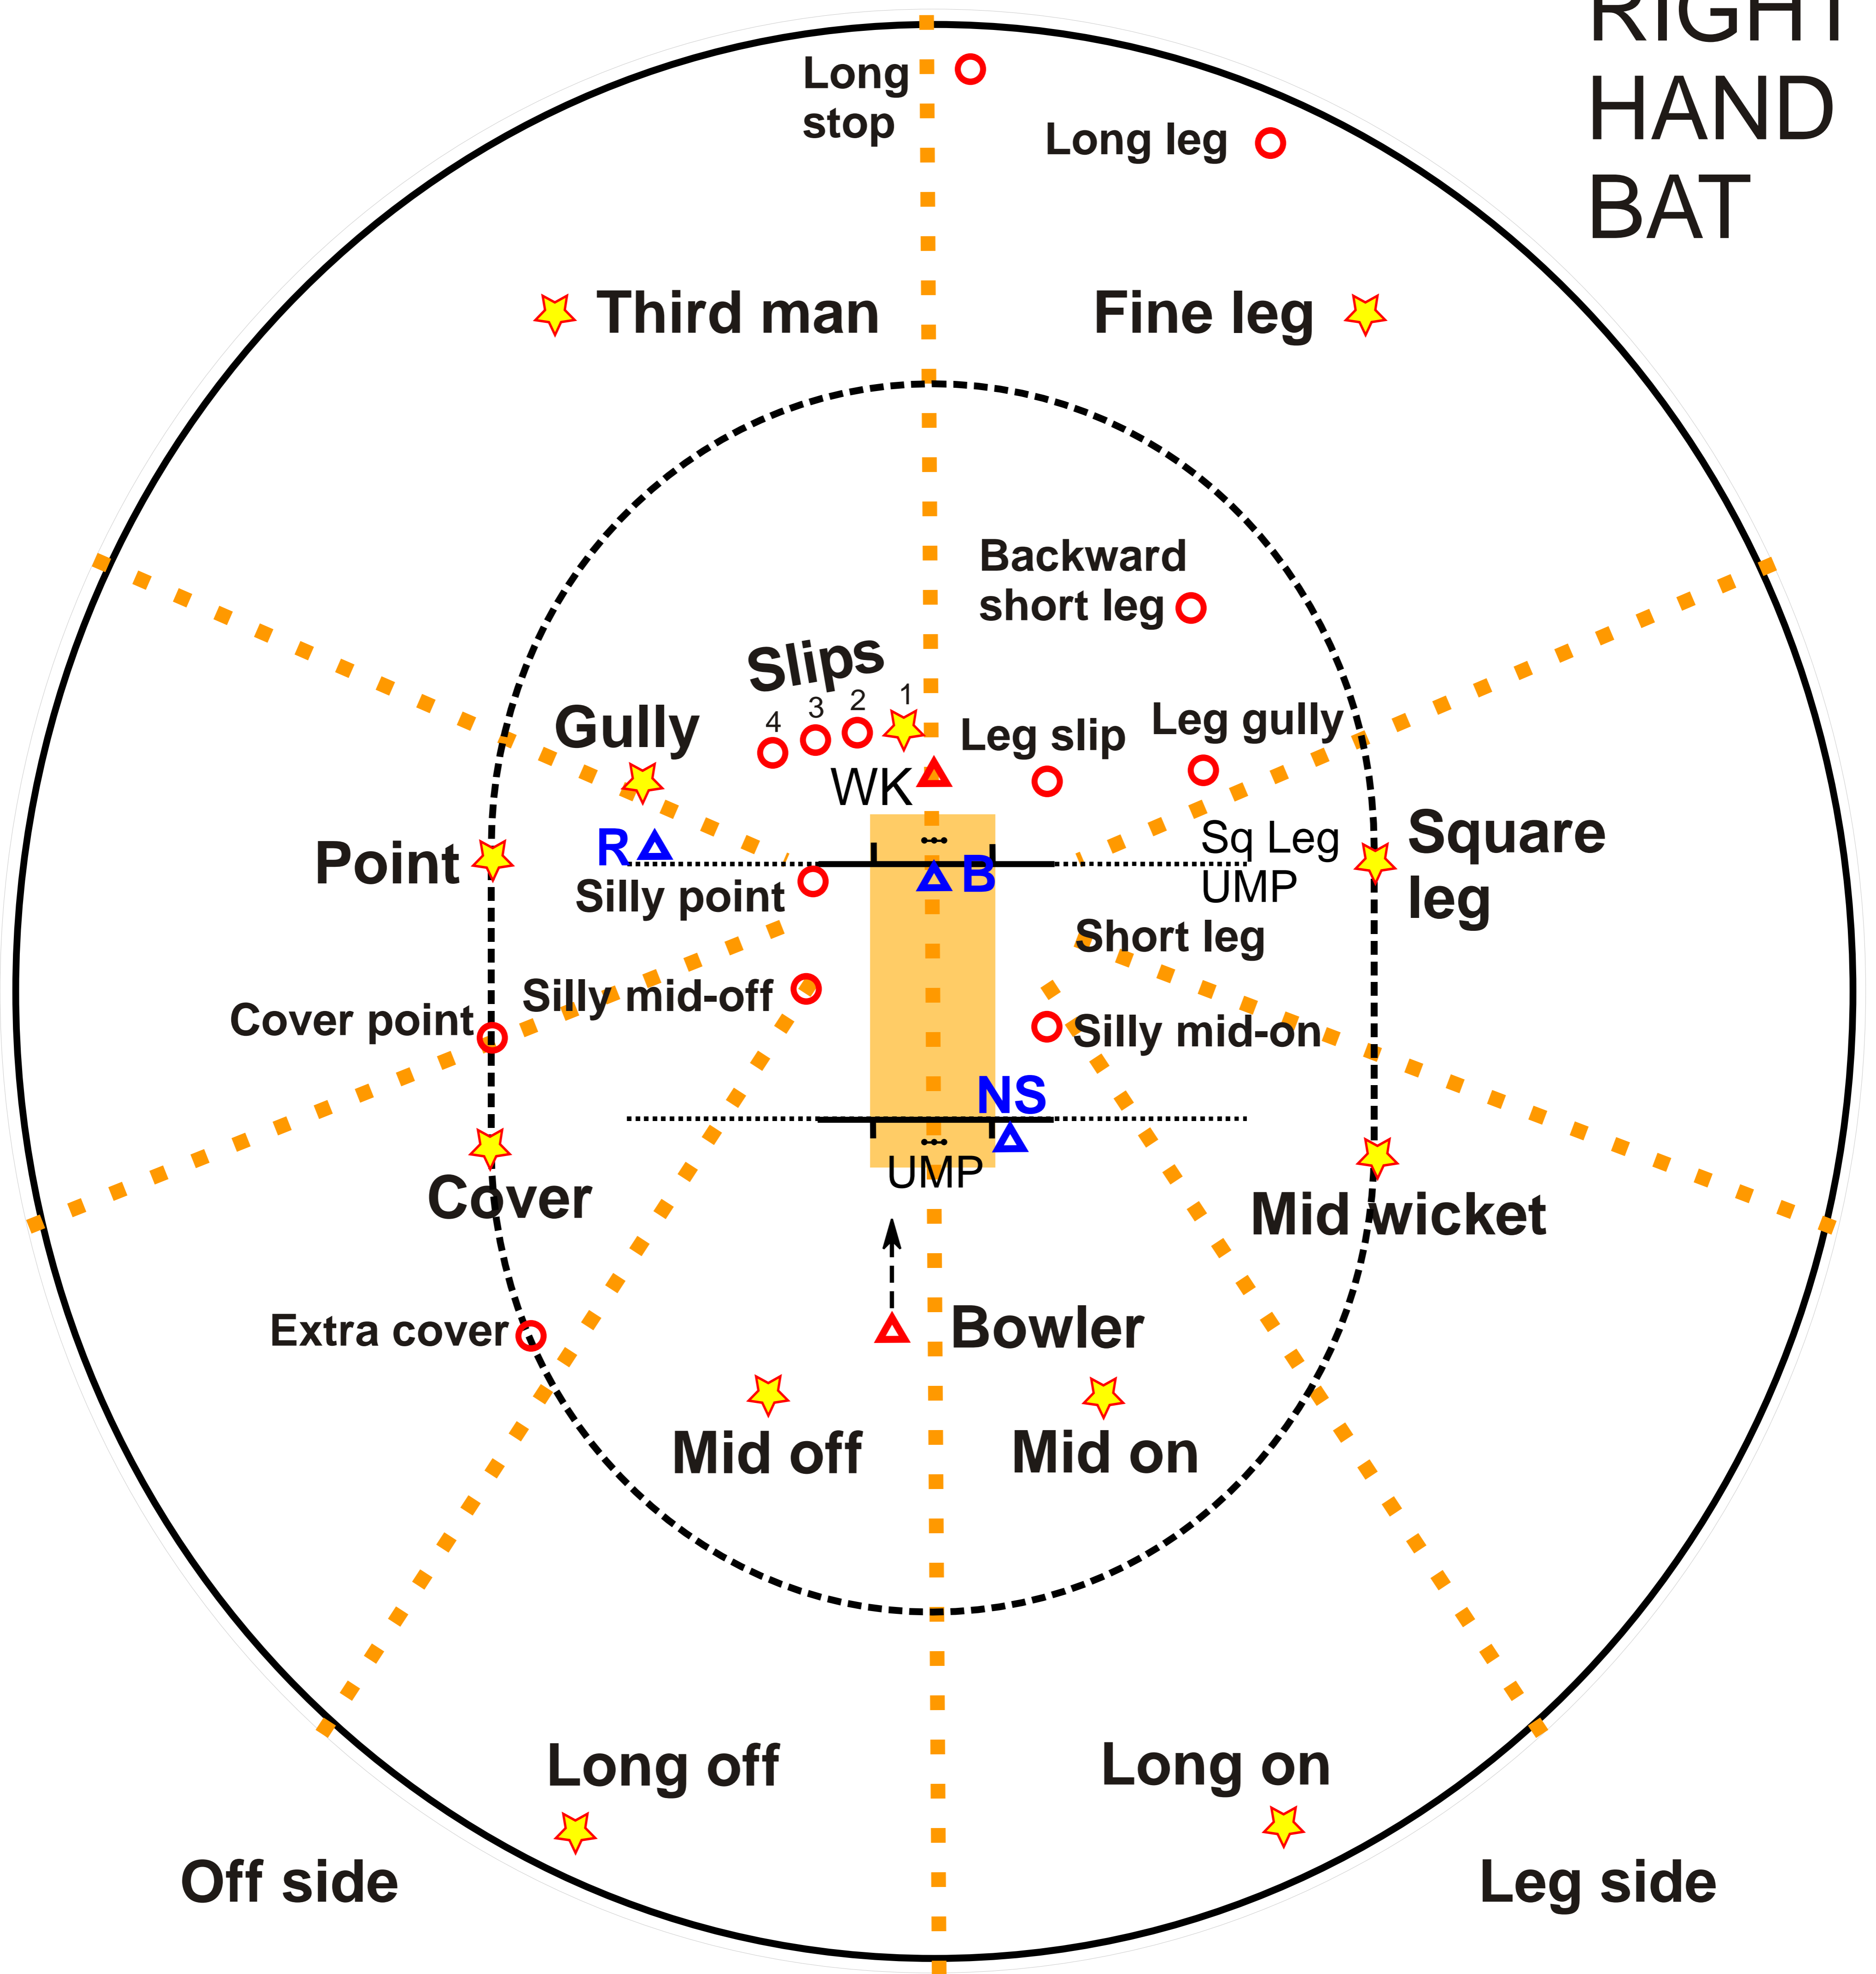

Cricket: Fielding positions

RIGHT
HAND
BAT

LEGEND

- ▲ Bowler, Wicket keeper (WK)
- ★ Common field position in region
- Variation to common field positions
- △ Umpire (UMP), Square Leg Umpire (SqLeg UMP)
- ▲ Batsmen : Strike (S), Non-strick (NS), Runner (R)
- — — — — Approximate field regions
- ○ ○ ○ ○ 30 yard cicle
- ○ ○ ○ ○ Playing field boundary

GLOSSARY

- Short : nearer the batsman
- Silly : very near the batsman
- Deep : further from the batsman
- Wide : further from the line of pitch
- Fine or straight : nearer line of pitch:
- Square : near in line of batting crease
- Backward : behind line of batting crease
- Forward : in front of line of batting crease