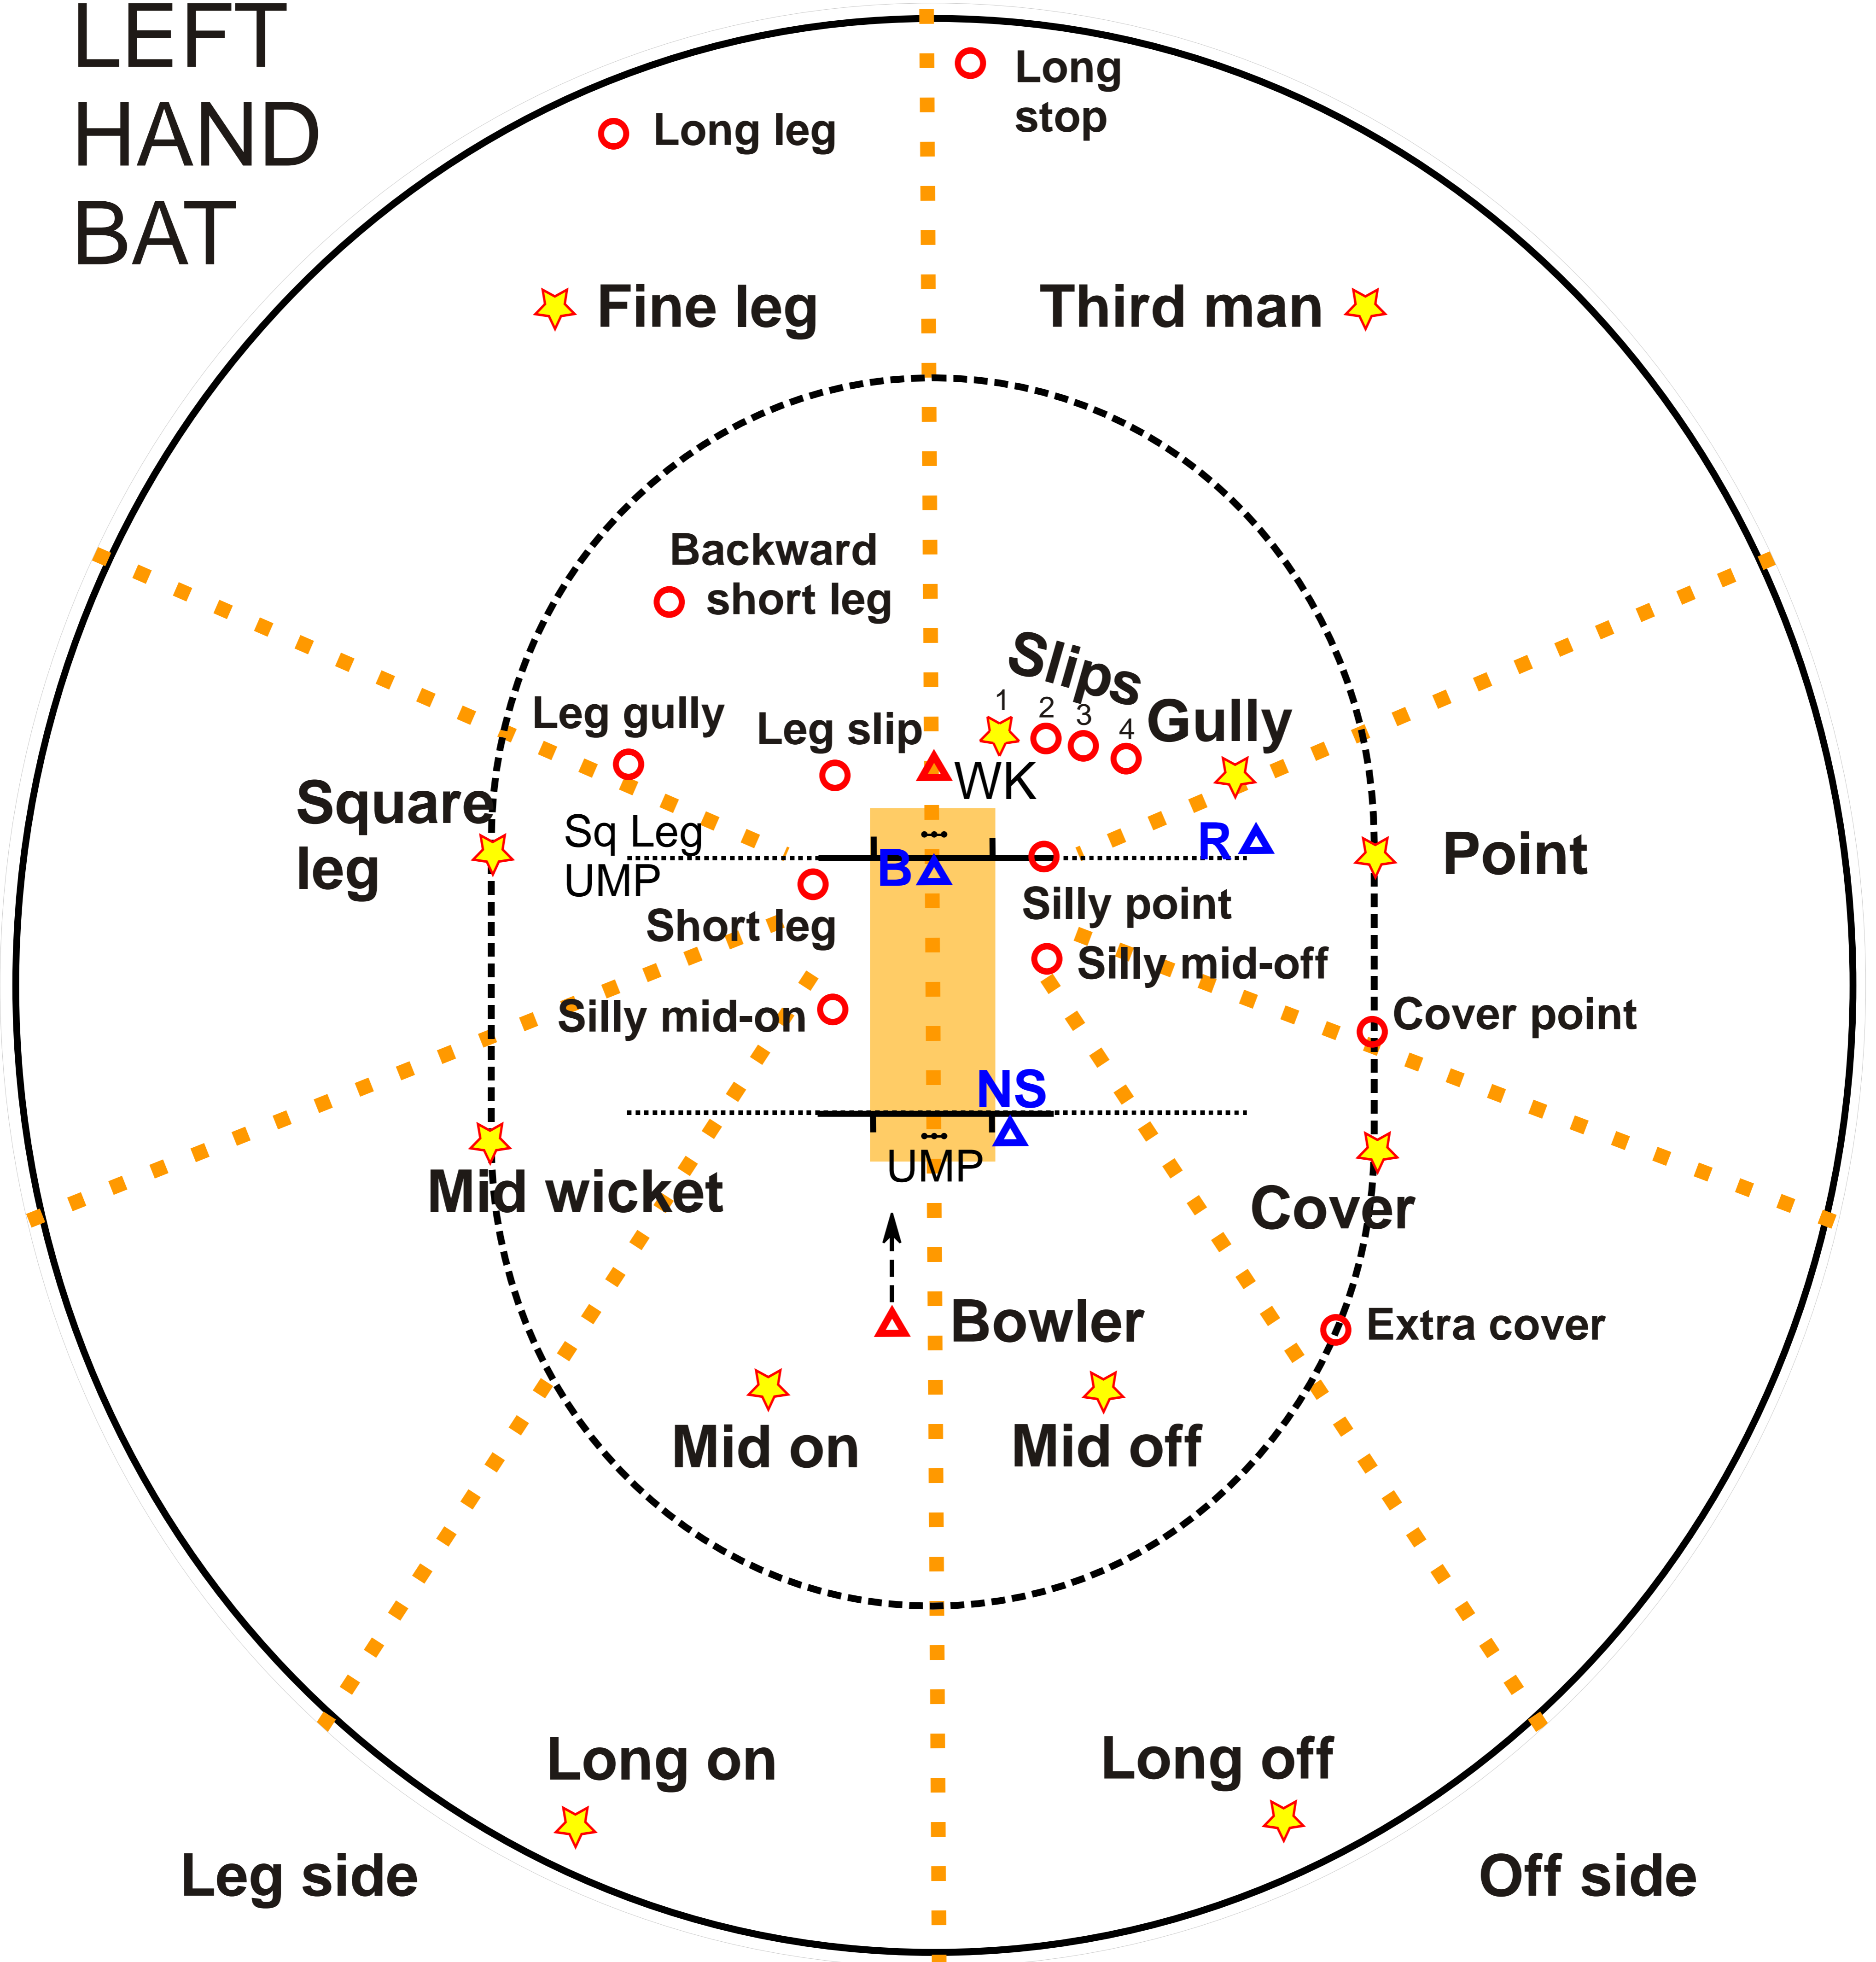

Cricket: Fielding positions

LEFT
HAND
BAT

LEGEND

- ▲ Bowler, Wicket keeper (WK)
- ★ Common field position in region
- Variation to common field positions
- UMP, Sq Leg UMP
- ▲ Batsmen : Strike (S), Non-striker (NS), Runner (R)
- — — — — Approximate field regions
- — — — — — 30 yard circle
- — — — — — Playing field boundary

GLOSSARY

- Short : nearer the batsman
- Silly : very near the batsman
- Deep : further from the batsman
- Wide : further from the line of pitch
- Fine or straight : nearer line of pitch:
- Square : near in line of batting crease
- Backward : behind line of batting crease
- Forward : in front of line of batting crease